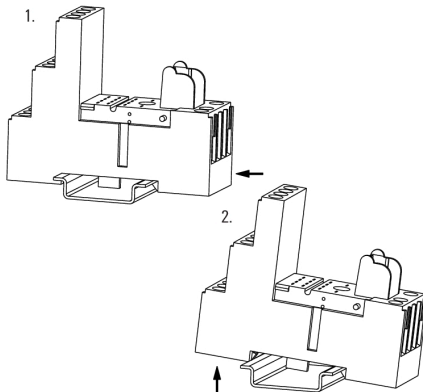

Unlatching socket