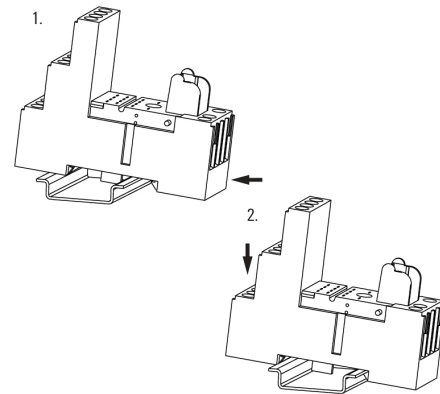

Snap on socket