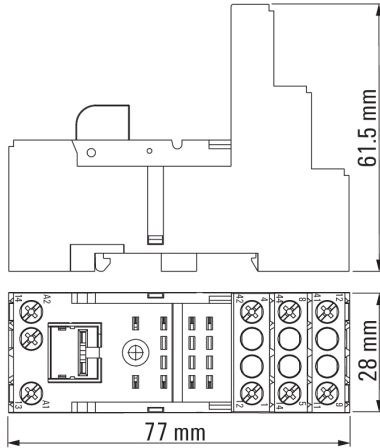

**RIDERSERIES RCM
SCM-I 2CO**

Weidmüller Interface GmbH & Co. KG
Klingenbergstraße 16
D-32758 Detmold
Germany
Fon: +49 5231 14-0
Fax: +49 5231 14-292083
www.weidmueller.com

Drawings

Dimensioned drawing